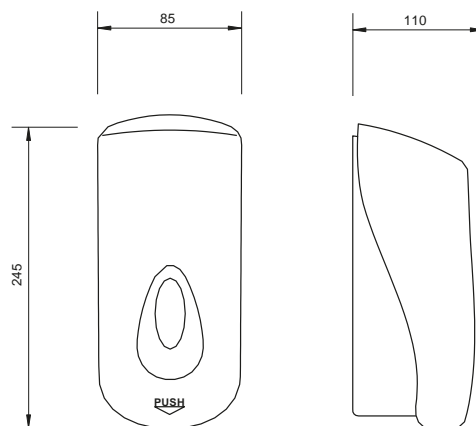

POTISNI DOZATOR FORTE / abs

● Bijeli
PC-03-31000W

● Crni mat
PC-03-31000B